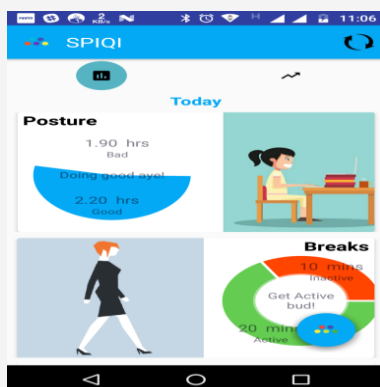

data. It get's charged using any regular micro USB mobile phone charger in less than 1 hour and the battery can last for 2 days in ideal conditions. The data is synced using Bluetooth with the Spiqi mobile app and is shown in the form of progress graphs.

Jai Vikram Singh Verma, the ambitious and energetic founder of Spiqi (and Start-up Labs InfoTech Pvt. Ltd.) is proud to state that his smart posture monitoring and correction device has helped many users improve their posture and regain a healthy back. His venture is one of the winners of the Huddle Kerala, a start-up competition organized by Internet and Mobile Association of India (IAMAI) and Kerala Start-up Mission (an initiative of the Government of Kerala) for encouraging start-ups. Spiqi has also been covered by the Indian Express and tracxn.com.

Spiqi, your companion on the journey to a pain free back, as we say, will go a long way in ensuring that your work is not affecting your spine health negatively and vice versa